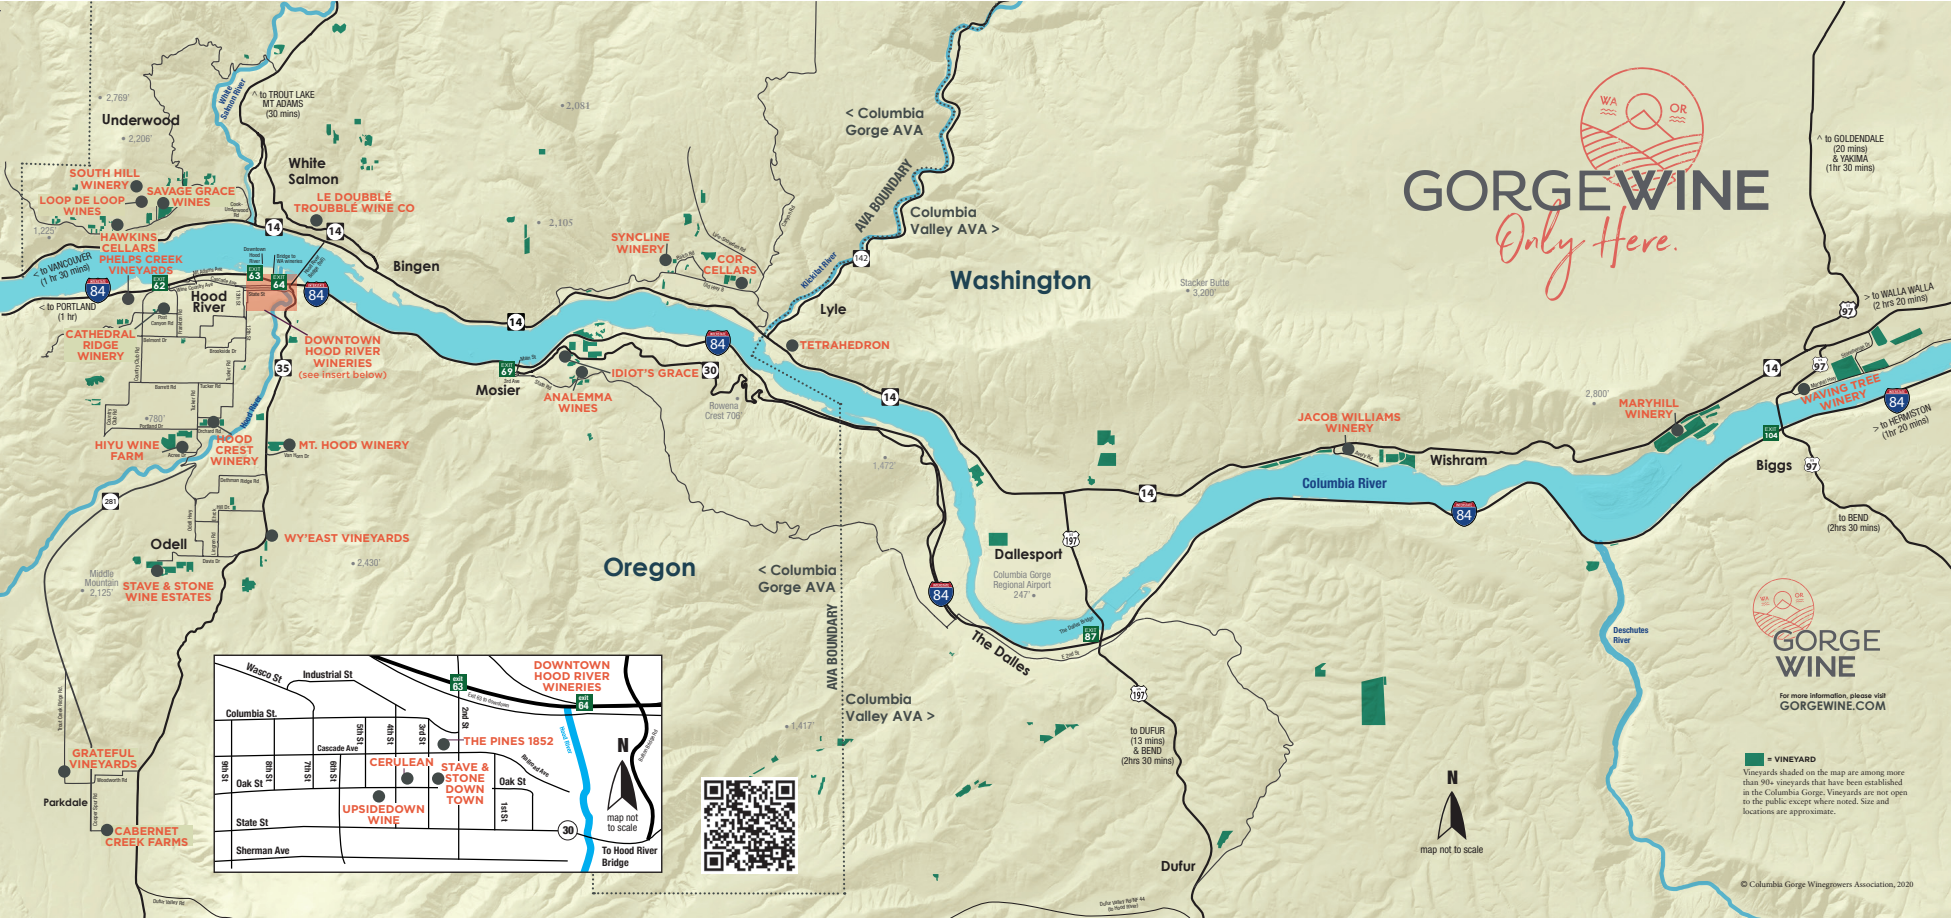

GORGE WINE

Only Here.