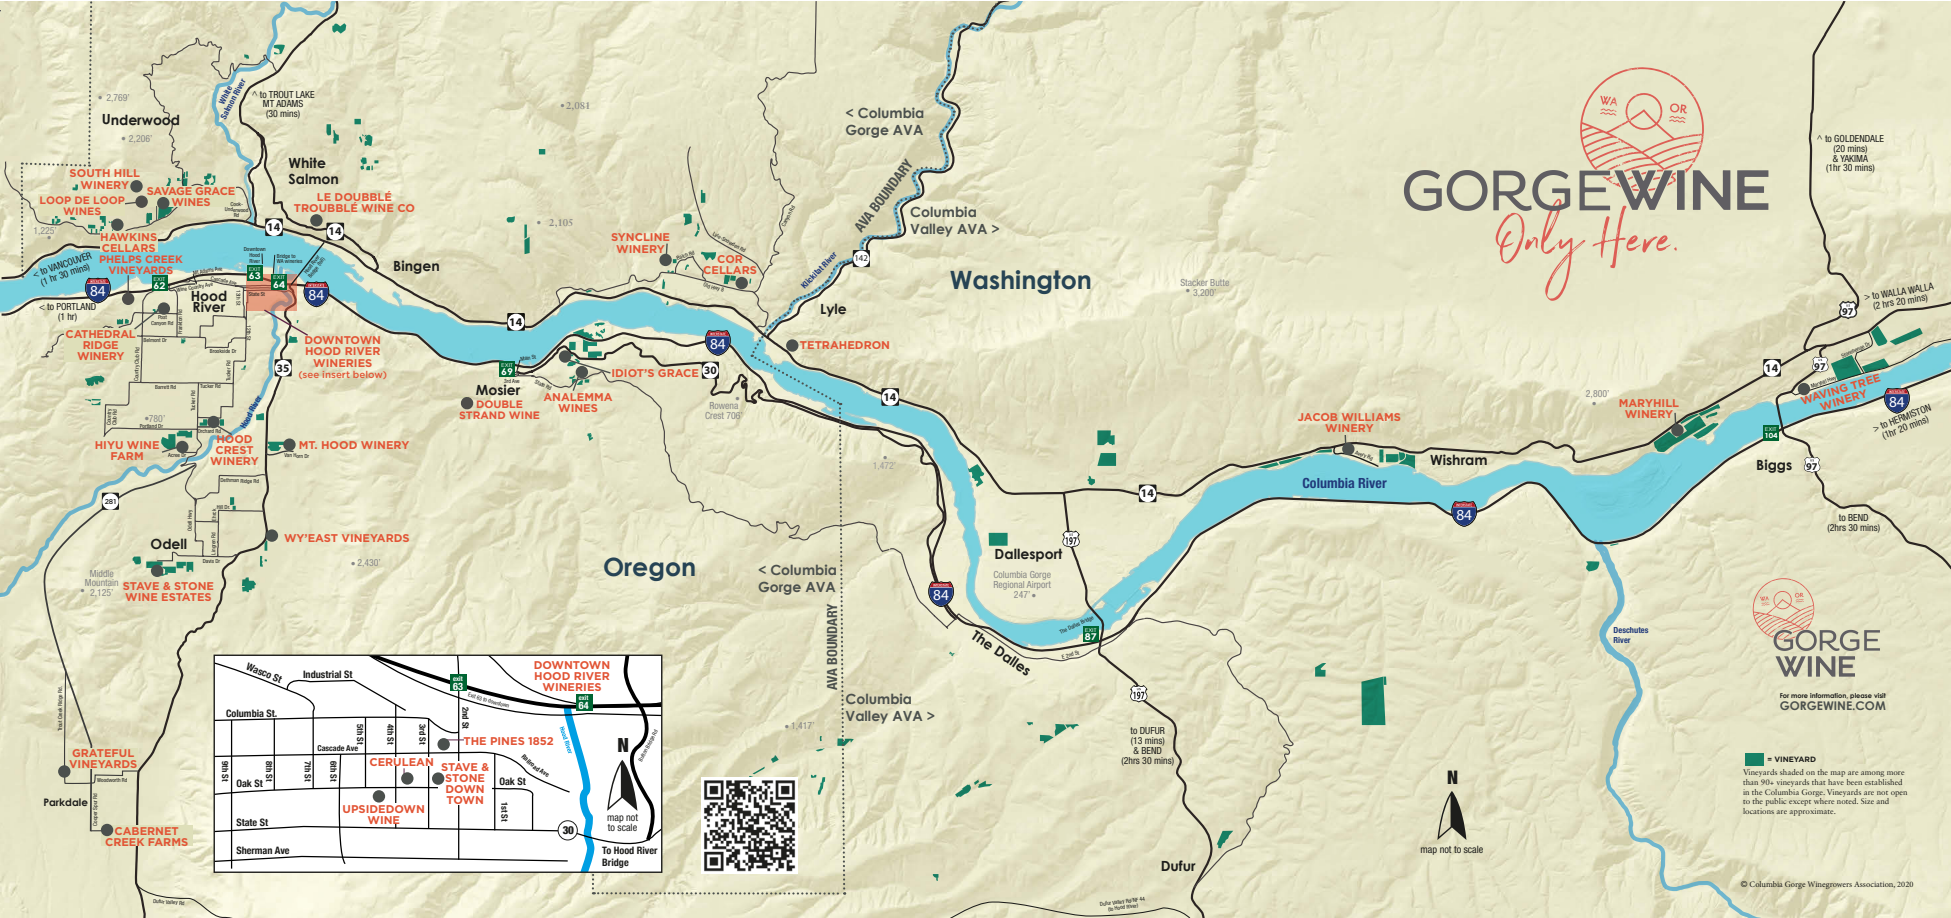

GORGE WINE

Only Here.